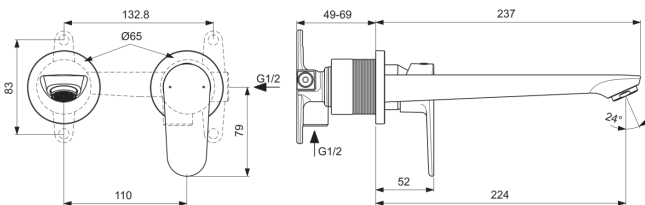

CERAFINE MODEL O

BD133AA

CERAFINE MODEL O | Wall-mounted basin mixer 175x237x111.5 mm, 224 mm spout projection in chrome finish, Kit 1 required (A1313), 5 l/min (3 bar), no waste | EPD, FirmaFlow, SmartShine

Image & drawing

General information

Product type:	Washbasin mixers
Sub product type:	Wall-mounted basin mixer
Brand:	Ideal Standard
Suite name:	CERAFINE MODEL O
Designer:	Ideal Standard
Colour:	AA - Chrome
Surface finish effect:	glossy
Height (mm):	111.5
Width (mm):	175
Length / Projection (mm):	237
Fixing method:	Kit 1 required
Recommended built-in kit 1:	A1313
Net weight (kg):	1.16
EAN code:	3800861107811

Product specifications

Max. flow rate at 3 bar (l):	5
Max. flow rate at 3 bar (l) for all outlets:	5
Max. flow rate at 3 bar (l) for spout:	5
PVD technology:	No
Shape of escutcheon(s):	Round
SmartShine:	Yes
Spout model:	Fixed
Surface cover:	chromium-plated
Surface finish effect:	glossy
Tap outlet model:	Aerator
Tap outlet visibility:	Visible
Temperature limiter:	Yes
Touchless control:	No
Type of handle:	Lever
With drain plug:	No
With escutcheon(s):	Yes
With handle(s):	Yes
With outlet:	Yes
With pull-out spray:	No
With waste set:	No
Fixing method:	Kit 1 required